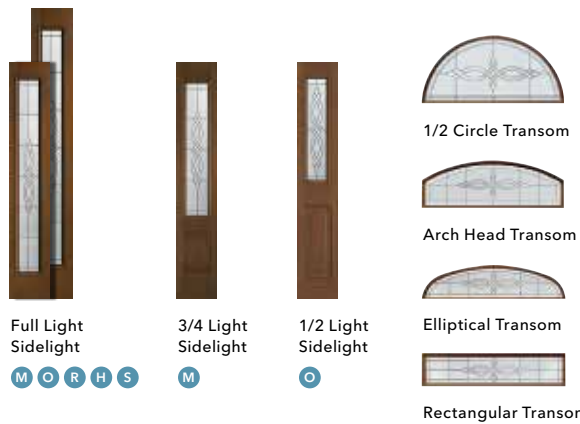

## PELLA® ARCHITECT SERIES®

Full Light (M O)    3/4 Light (M)    European 3/4 Light (O)    8' European 3/4 Light (M)    3/4 Arch Light (M)

1/2 Light (M O)    Deluxe 3 Panel Oval (M)    3 Panel Scroll Top Oval (O)    Center Arch Light (M O)