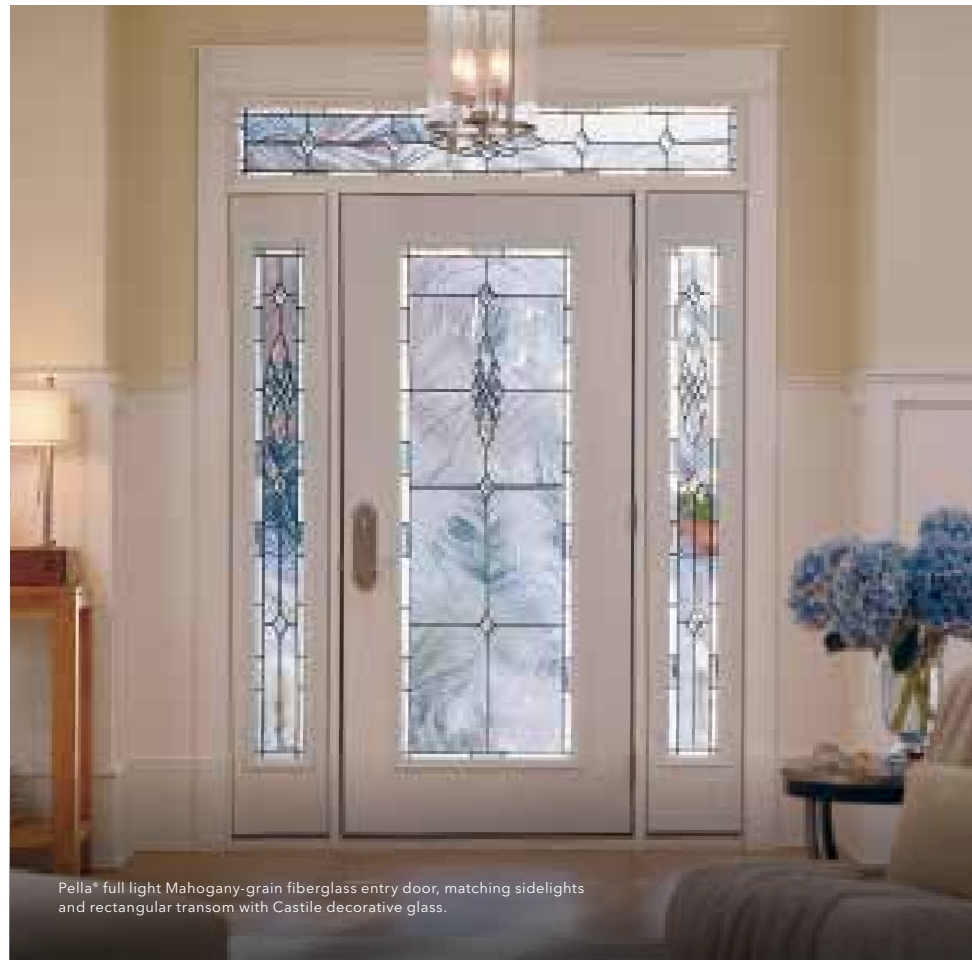

\* Pella® Architect Series® doors are not available in steel.

Pella® Architect Series® 4 panel curve premium Rustic-grain fiberglass entry door prefinished in Early American stain.

Pella® Architect Series plank Craftsman Light premium Smooth fiberglass entry door with 3x2 Traditional Simulated-Divided-Light grilles prefinished in Animated Yellow paint and Pella Architect Series premium Hemlock-grain full light sidelights and rectangular transom with Simulated-Divided-Light grilles.