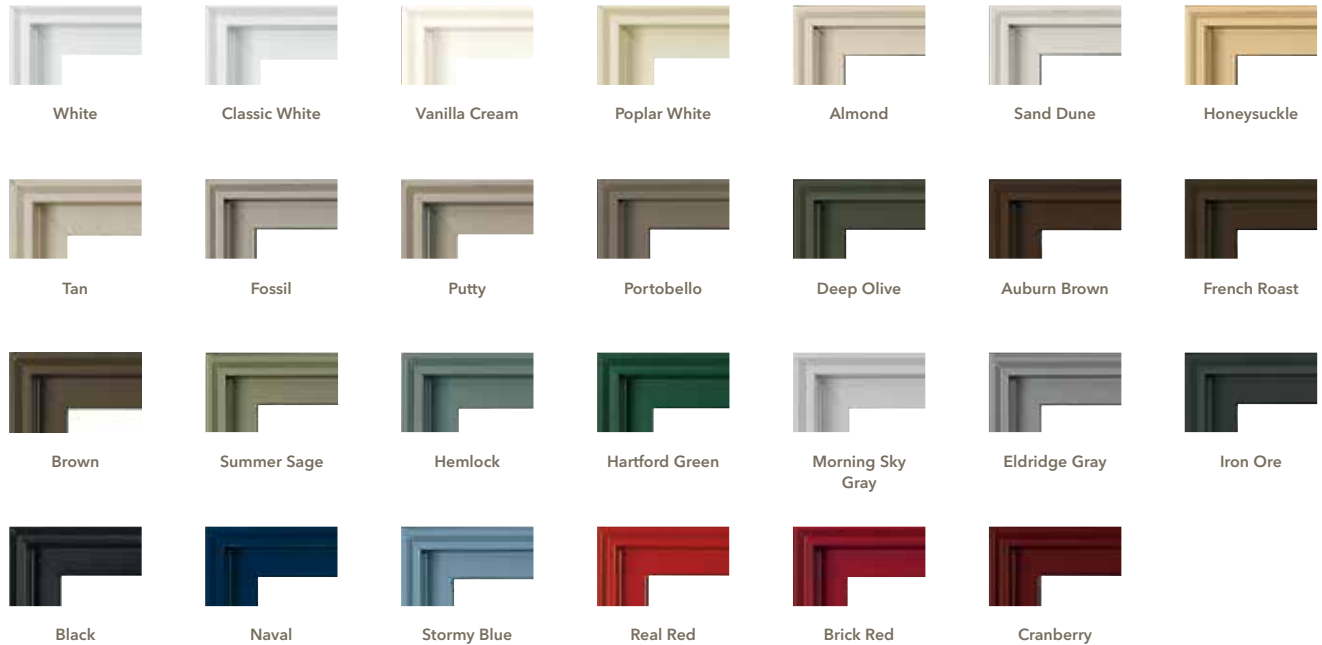

FRAME OPTIONS

Choices for an impeccably coordinated home.

Pella's low-maintenance aluminum exterior frames with our tough EnduraClad® protective finish are available in an impressive variety of colors. For a unified look, use the same EnduraClad exterior frame color for all your Pella® windows, patio doors and entry doors.

Available on: PELLA® ARCHITECT SERIES® PELLA®

NOTE: EnduraClad exterior frames have Pine wood interiors.

Stainable interior wood frame blends beautifully with your door. By staining or painting the frame to match your door, you create a seamless look.

- Mahogany door frames come unfinished, ready to be stained.
- Pine wood frames are paintable on the exterior and can be stained or painted on the interior only. Interior frames are available prefinished in your choice of seven stain colors or White, Bright White or Linen White paint.

Exterior Wood Frames