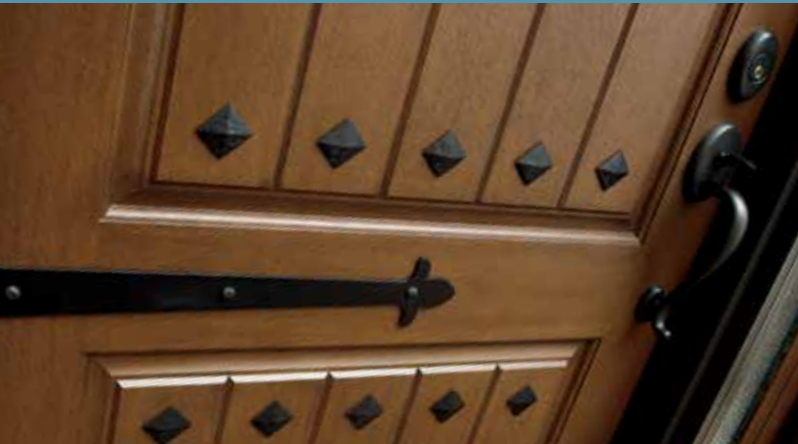

THREE DISTINCTIVE LINES OF ENTRY DOORS FROM PELLA

One that's right for you.

Each of our entry door lines offers a variety of panel choices, glass patterns and decorative details. Pella makes it simple to find just what you're looking for.

PELLA ARCHITECT SERIES®

Why choose Pella Architect Series entry doors?

- The most realistic look of stained wood without the maintenance.
- Stain colors that have richer wood tones than other comparable fiberglass entry doors.
- An array of premium style options to select from.
- Exceptional protection from drafts and leaks.