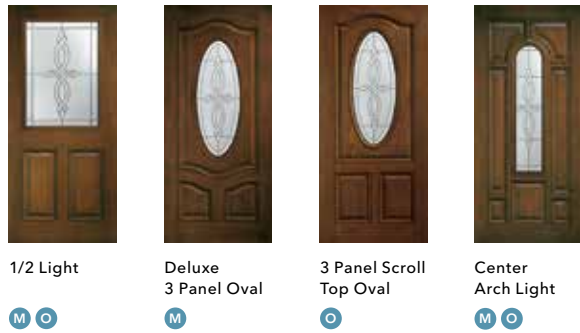

## PELLA® ARCHITECT SERIES®

Full Light (M O)    3/4 Light (M)    European 3/4 Light (O)    8' European 3/4 Light (M)    3/4 Arch Light (M)

1/2 Light (M O)    Deluxe 3 Panel Oval (M)    3 Panel Scroll Top Oval (O)    Center Arch Light (M O)