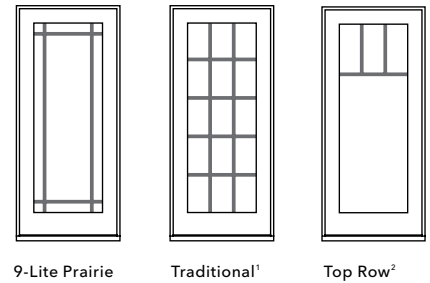

### Grille Patterns

3-Lite

4-Lite

5-Lite

M Mahogany-Grain Fiberglass    S Smooth Fiberglass  
O Oak-Grain Fiberglass    T Steel

\* Steel panels and sidelights not available in 8' sizes.

**Grille Patterns**

**Grille Patterns**