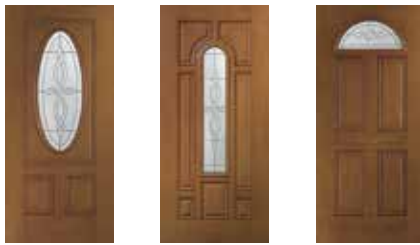

M O S T\*

3/4 Light

M O S T

8' European  
3/4 Light

O S

1/2 Light

M O S T

3 Panel Oval