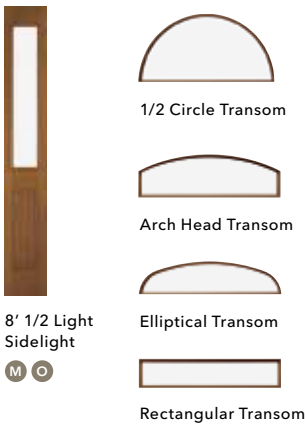

8' 1/2 Light Sidelight (M, O)
1/2 Circle Transom
Arch Head Transom
Elliptical Transom
Rectangular Transom