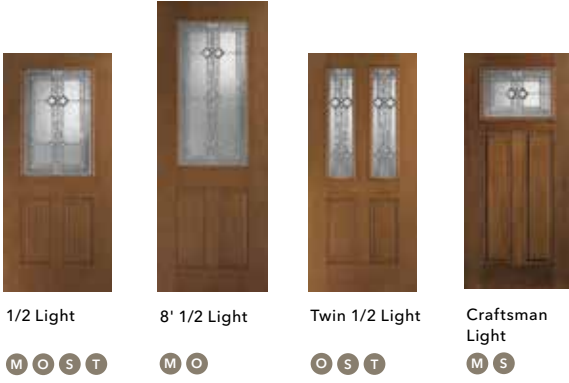

1/2 Light

M O S T

M O

O S T

M S

M O S

O S T

M O