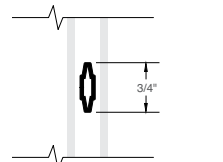

Grilles-Between-the-Glass

3/4" P EP