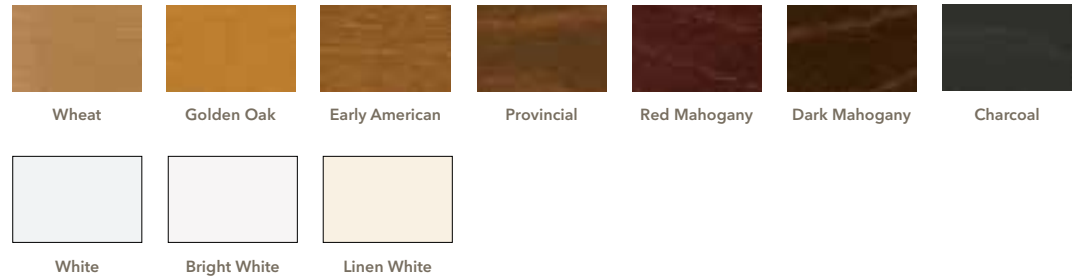

Interior Prefinished Stained or Painted Pine Frames

AS P

NOTE: The rich, distinctive look of our factory-prefinished doors is achieved through hand-finishing. Some color variation is expected. For true colors, see actual samples at the Pella Window and Door Showroom nearest you. Colors shown are as accurate as the printing process permits.