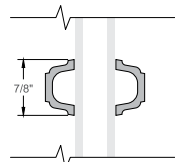

Fixed Grilles

7/8" EP