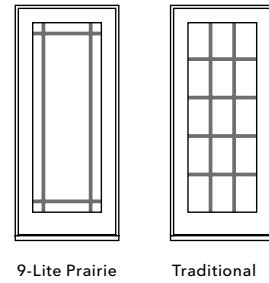

### Grille Patterns

3-Lite

4-Lite

5-Lite

M Mahogany-Grain Fiberglass    S Smooth Fiberglass  
O Oak-Grain Fiberglass    T Steel

\* Steel panels and sidelights not available in 8' sizes.

**Grille Patterns**

**Grille Patterns**