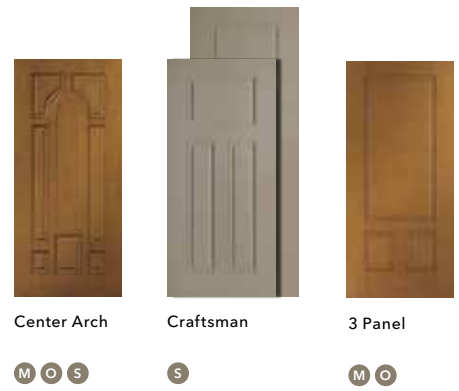

PELLA®

Center Arch (M O S)   Craftsman (S)   3 Panel (M O)