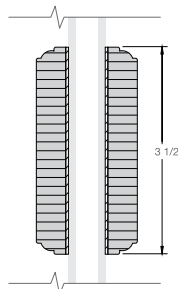

3-1/2" Flat P