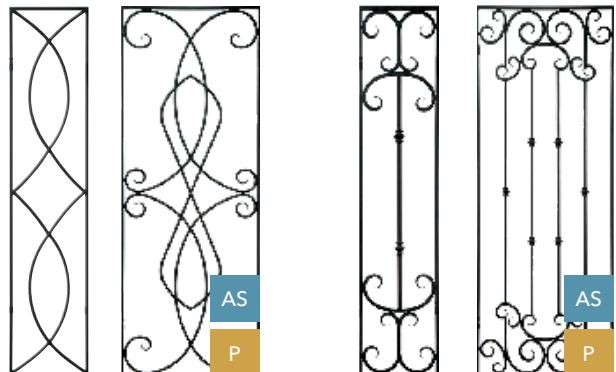

Wrought Iron

Carina

Montelena

Available on full or 3/4 light doors with clear or textured glass.