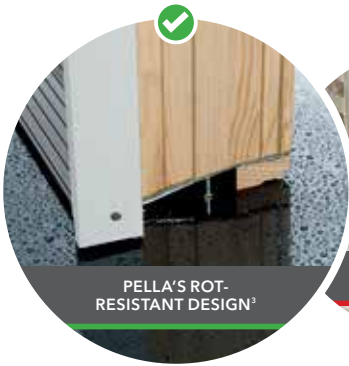

COMPETITOR'S WOOD ROT

Protect your investment.

The Pella AdvantagePlus® protective frame system works hard to retain the beauty of your entry door while extending its longevity. This exclusive frame system provides exceptional protection against rot, drafts and leaks.

PELLA'S ROT-RESISTANT DESIGN¹