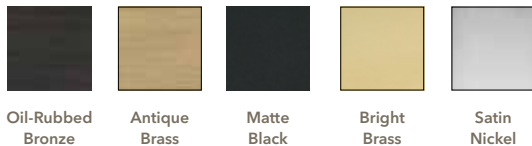

HARDWARE

Add personality to your door with our beautiful hardware collections – created with the sophistication you would expect from Pella and Baldwin® Reserve™ Hardware.

Available on: PELLA® ARCHITECT SERIES® PELLA®

CLASSIC HARDWARE COLLECTION

Choose timeless pieces from the Classic Collection – for a look that will never go out of style.