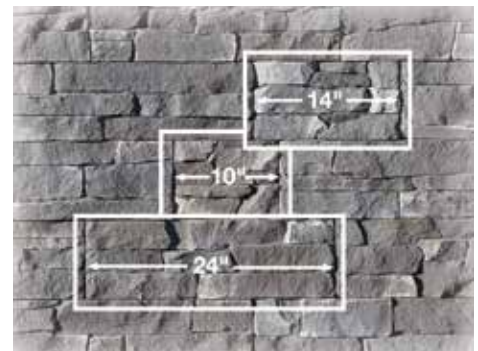

### Beveled perimeter

Improves overall fit and finish for an uninterrupted appearance along the length of the wall.

# Easy to install.

**Masonry skills aren't necessary: You already have all the skills you need.**

STONEfaçade Ledgestone is designed for the siding installer. It's an innovative panelized stone veneer that can be installed with the same installation practices and tools already utilized by traditional siding installers. You don't need mortar, and you don't need to be a skilled mason to install it. STONEfaçade Ledgestone is affixed to the wall using a patented fastening flange. Just install a weather resistive barrier, then install the stone veneer.

## Panelized system

Easy to install

**Installation is not complicated: A panelized system makes it fast and easy.** You can create the same beautiful look of a real stone installation – but do it faster and easier – with STONEfaçade's panelized system. The panels are designed to fit together with beveled edges to minimize seam appearance and create a natural look on the wall. Panels are installed using stainless steel screws for a fast and easy installation.

Panelized

STONEfaçade Ledgestone comes in 3 different sizes that are randomly premixed within the cartons to minimize the panel appearance. The varied sizes also help minimize the amount of on-the-job cutting and reduce waste. Approximately one square of traditional masonry can be installed per day – and it can take multiple days to complete a job. Three to four squares of STONEfaçade Ledgestone can be installed in a single day, keeping your installation crew productive and getting them on to the next job-site faster.