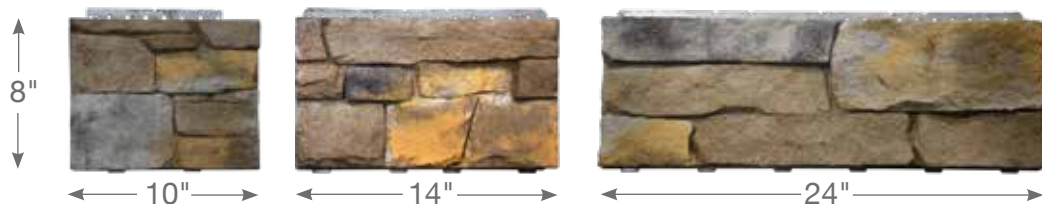

Panelized system

Easy to install

Installation is not complicated: A panelized system makes it fast and easy. You can create the same beautiful look of a real stone installation – but do it faster and easier – with STONEfaçade's panelized system. The panels are designed to fit together with beveled edges to minimize seam appearance and create a natural look on the wall. Panels are installed using stainless steel screws for a fast and easy installation.