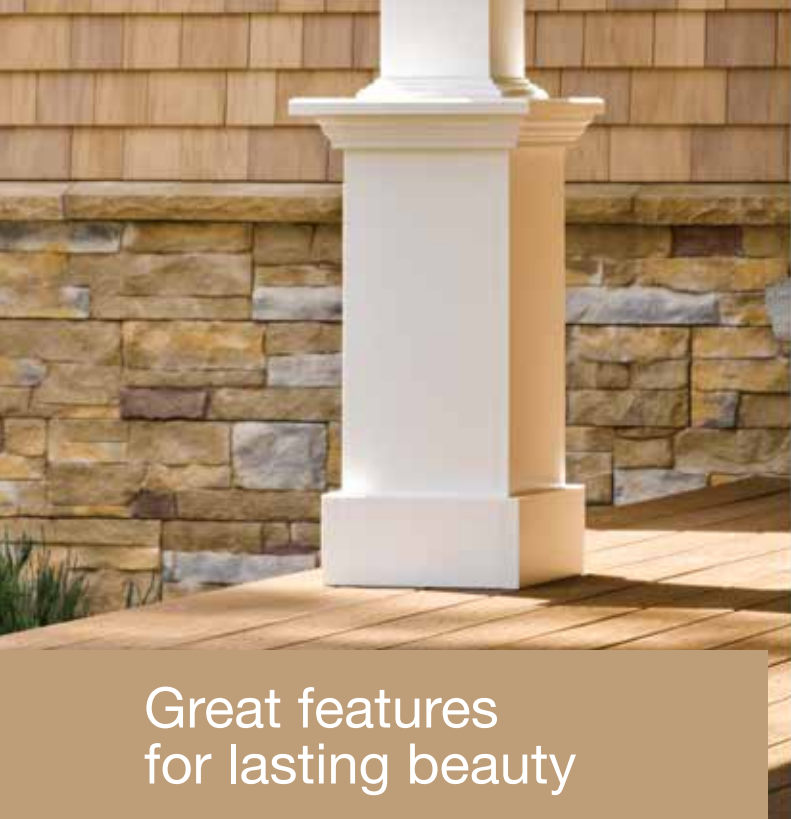

Great features for lasting beauty

Fully-integrated rainscreen.

3/8" stainless steel insert embedded into panel allows top-to-bottom drainage to protect walls from moisture build-up and reduces the potential for moisture related issues.

Call backs are costly: Integrated rainscreen helps eliminates moisture issues. STONEfaçade Ledgestone is the only product on the market that has a true integrated rainscreen. That's essential because moisture intrusion on the exterior wall is one of the leading reasons for wall assembly failure – and costly call backs. Our integrated rainscreen has a 3/8" offset that ensures that there will be adequate air flow behind the panel. This promotes drying and helps eliminate potential moisture issues like mold and mildew within the wall cavity.

Patented technology.

Fully-integrated rainscreen and fastening flange that is designed to provide ease of installation.

Beveled perimeter

Improves overall fit and finish for an uninterrupted appearance along the length of the wall.