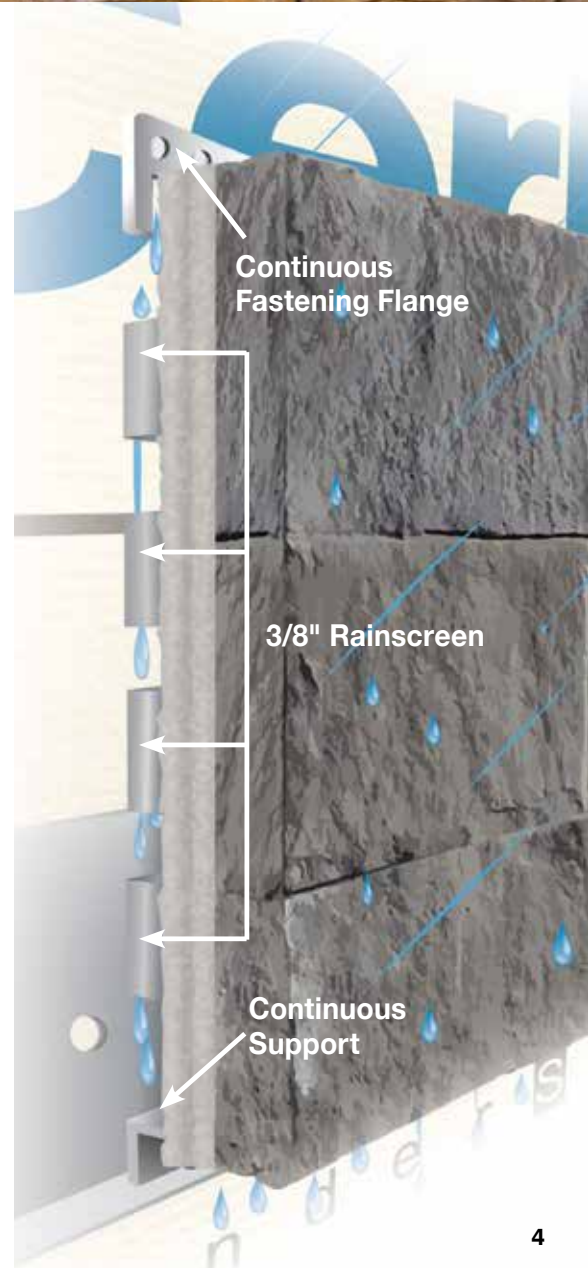

### Fully-integrated rainscreen.

3/8" stainless steel insert embedded into panel allows top-to-bottom drainage to protect walls from moisture build-up and reduces the potential for moisture related issues.

**Call backs are costly: Integrated rainscreen helps eliminates moisture issues.** STONEfaçade Ledgestone is the only product on the market that has a true integrated rainscreen. That's essential because moisture intrusion on the exterior wall is one of the leading reasons for wall assembly failure – and costly call backs. Our integrated rainscreen has a 3/8" offset that ensures that there will be adequate air flow behind the panel. This promotes drying and helps eliminate potential moisture issues like mold and mildew within the wall cavity.

### Patented technology.

Fully-integrated rainscreen and fastening flange that is designed to provide ease of installation.

### Beveled perimeter

Improves overall fit and finish for an uninterrupted appearance along the length of the wall.