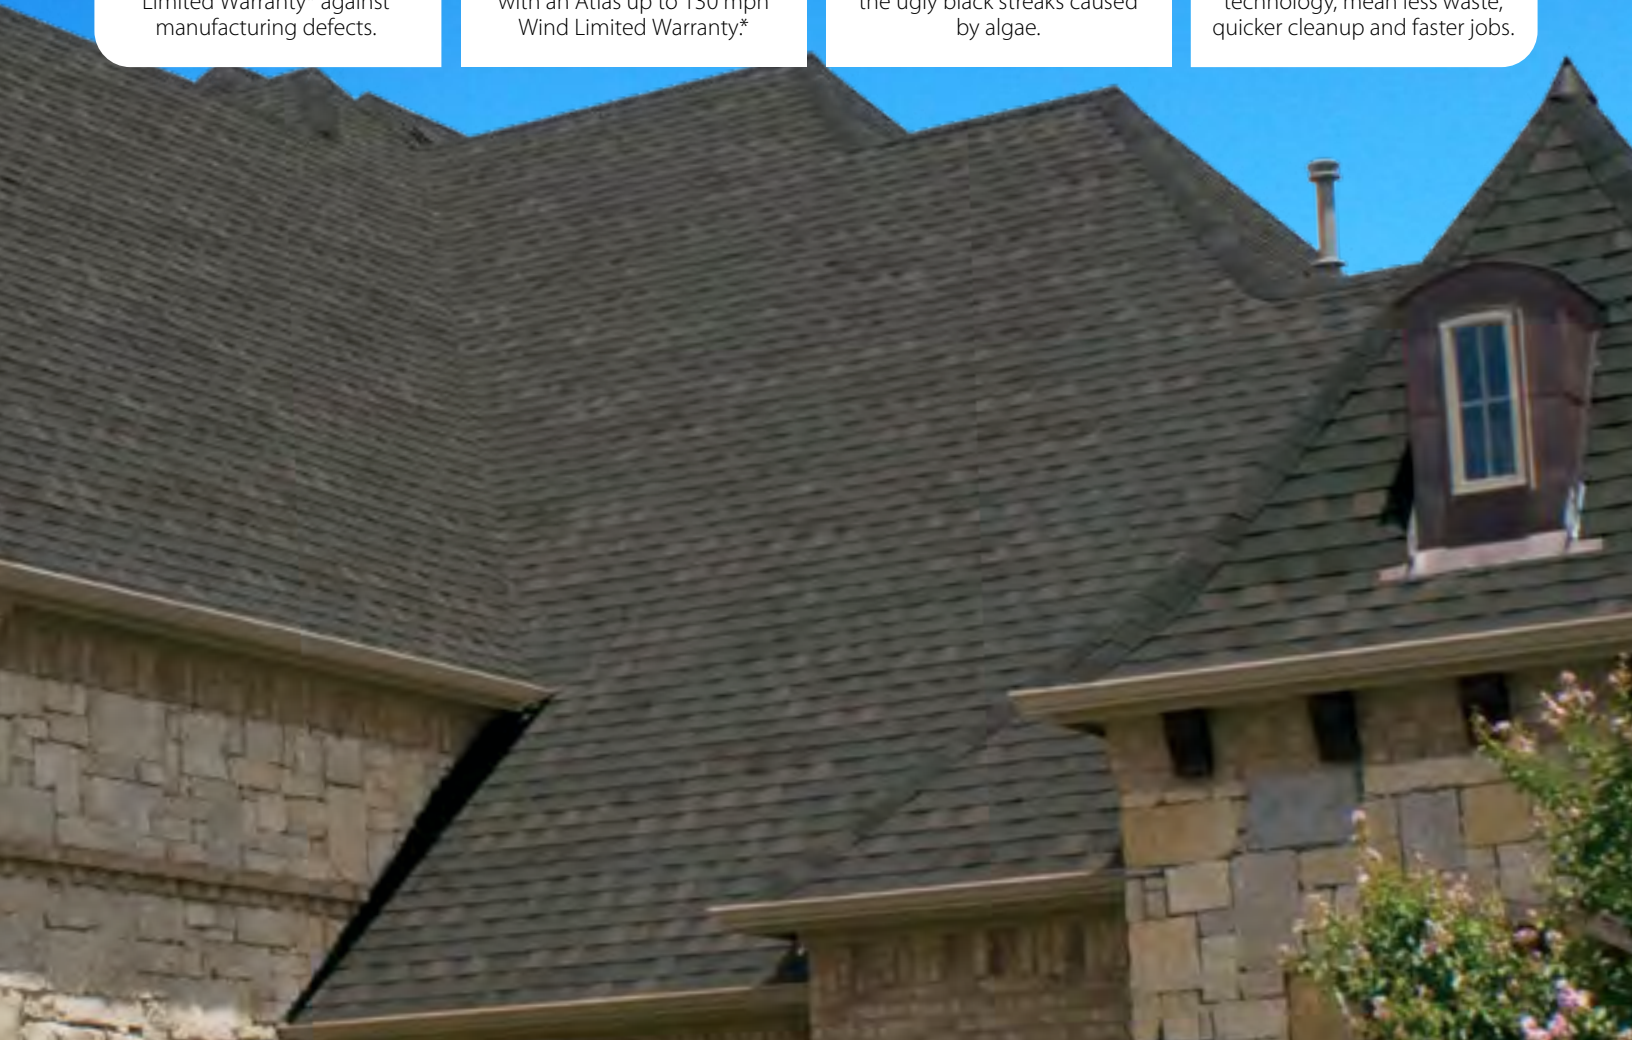

Protect the investment in your home against high wind with an Atlas up to 130 mph Wind Limited Warranty.*

Longevity

Keep your roof looking clean and new longer by preventing the ugly black streaks caused by algae.

Performance

The industry's largest shingles, engineered with HP42[®] technology, mean less waste, quicker cleanup and faster jobs.

Heather

Pewter

Weathered Wood

To provide homeowners the most accurate representation of color options, several photo scans and house shots were utilized in various lighting conditions. Variations in lighting illustrate the color gradients on asphalt shingle roofs.