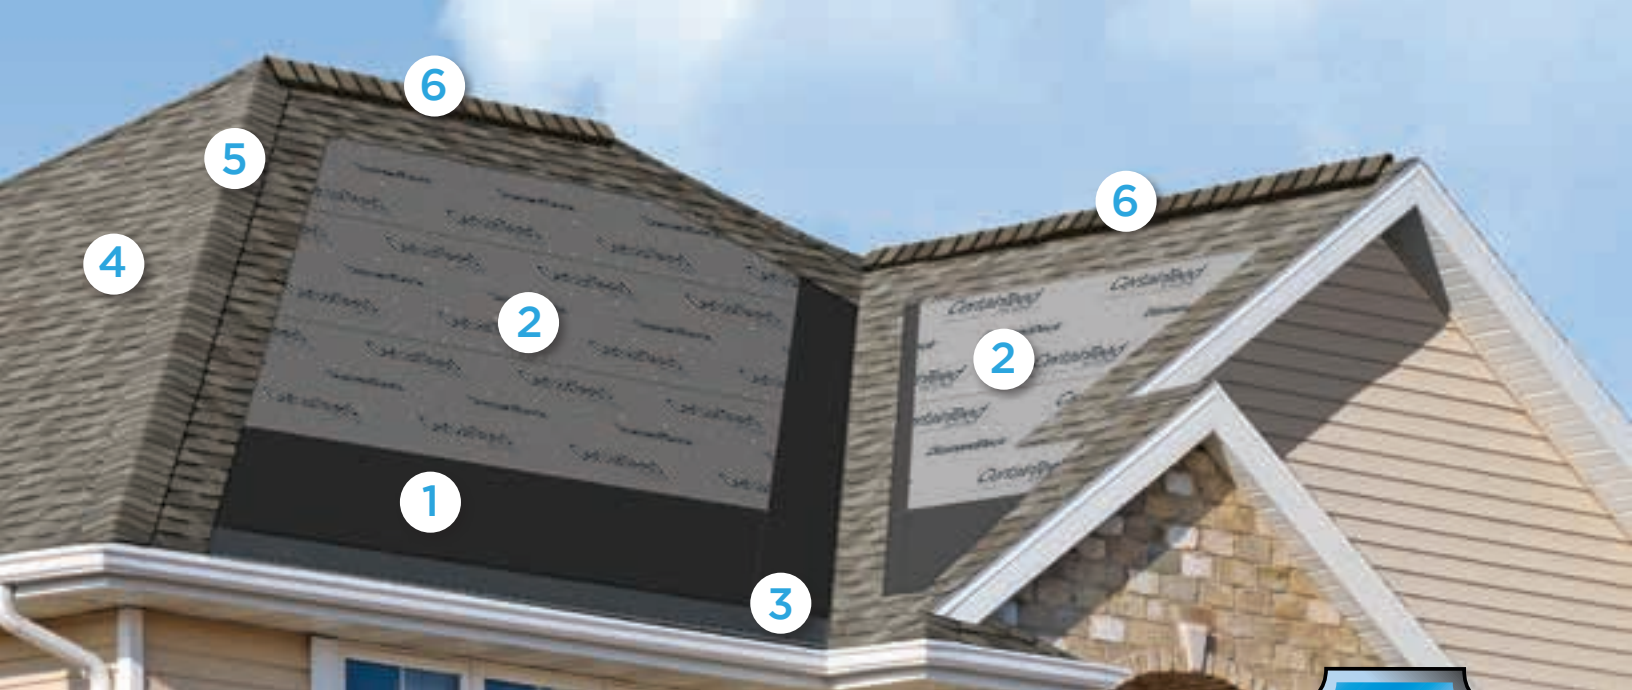

Want to visualize different roofing styles on your own home? You can upload photos to ColorView and have them digitally masked by one of our design professionals, or use DIY mode to upload and mask your own photos.

Plus, you can print or share your ColorView photos with family and friends to get their feedback. Visit colorview.certainteed.com and get started.

Add a Little Accent to Your Roof

CertainTeed offers Mountain Ridge®, an accessory product used for capping hips and ridges. It is the perfect finishing touch for your roof, offering blended color and high-profile design. CertainTeed also offers Cedar Crest®, a medium-profile design and Shadow Ridge®, a low-profile design for capping hip and ridges.

Color Companion Products for Flat Roof Areas

With CertainTeed Flintlastic® SA, you can coordinate flat roof areas like carports, canopies and porches with your main roof. Flintlastic SA is a self-adhering low slope roofing product available in ten colors that complement some of the most popular CertainTeed shingles.