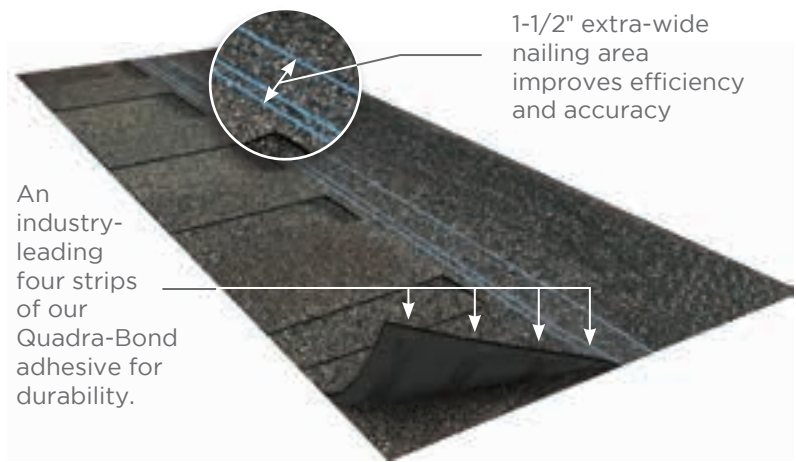

NAILTrak[®] Shingle Technology

The bond that holds it together.

For more than a decade, NailTrak has improved shingle installation by providing a nailing area three times wider than that of a typical laminate shingle. This increases efficiency and accuracy in installation, providing homeowners greater peace of mind. Landmark[®] shingles also feature our specially-formulated Quadra-Bond[®] adhesive, providing industry-leading resistance to delamination. Together, our NailTrak and Quadra-Bond technologies deliver the strength and durability that allow your roof to stand the test of time.