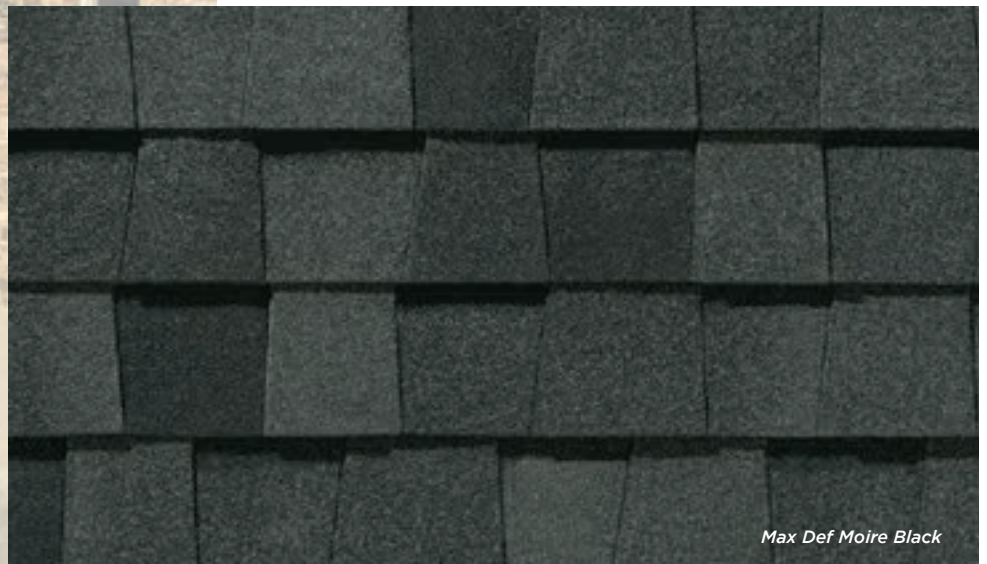

Silver Birch

Weathered Wood

The Expert's Choice

LANDMARK[®] PRO

A refined union of vision and value, our PRO line leads its class in optimal performance and variety of color.

- Engineered to meet professional contractors' exacting specifications
- Available in a wide selection of eye-catching **Max Def** colors
- Outweighs standard laminates to provide greater protection from the elements