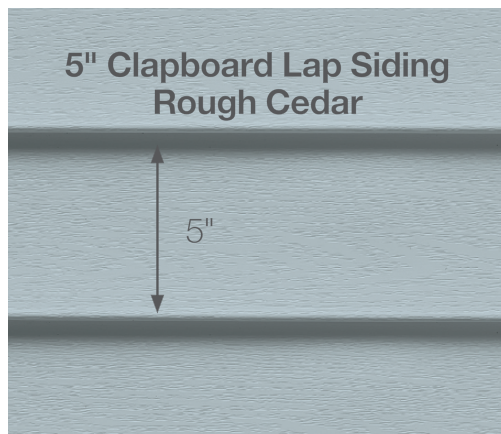

Cypress

Herringbone

3 Styles. Great features.

Wolverine American Legend consists of traditional styles with European roots: Clapboard and Dutchlap. The Clapboard style is the most traditional and found in all parts of the United States. The Dutchlap style provides strong shadow lines and is highly popular in the Mid-Atlantic region.