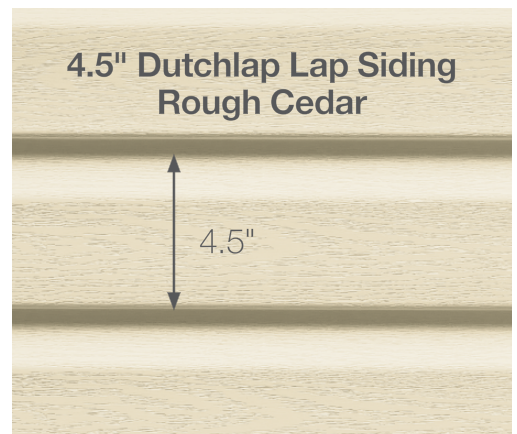

Heritage Cream

Flagstone

3 Styles. Great features.

Wolverine American Legend consists of traditional styles with European roots: Clapboard and Dutchlap. The Clapboard style is the most traditional and found in all parts of the United States. The Dutchlap style provides strong shadow lines and is highly popular in the Mid-Atlantic region.