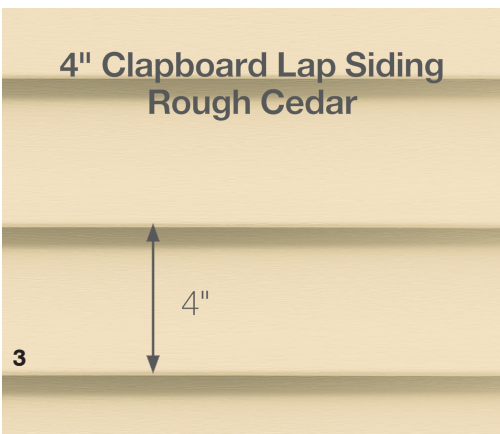

Buckskin

Light Maple

Snow

Seagrass

3 Styles. Great features.

Wolverine American Legend consists of traditional styles with European roots: Clapboard and Dutchlap. The Clapboard style is the most traditional and found in all parts of the United States. The Dutchlap style provides strong shadow lines and is highly popular in the Mid-Atlantic region.