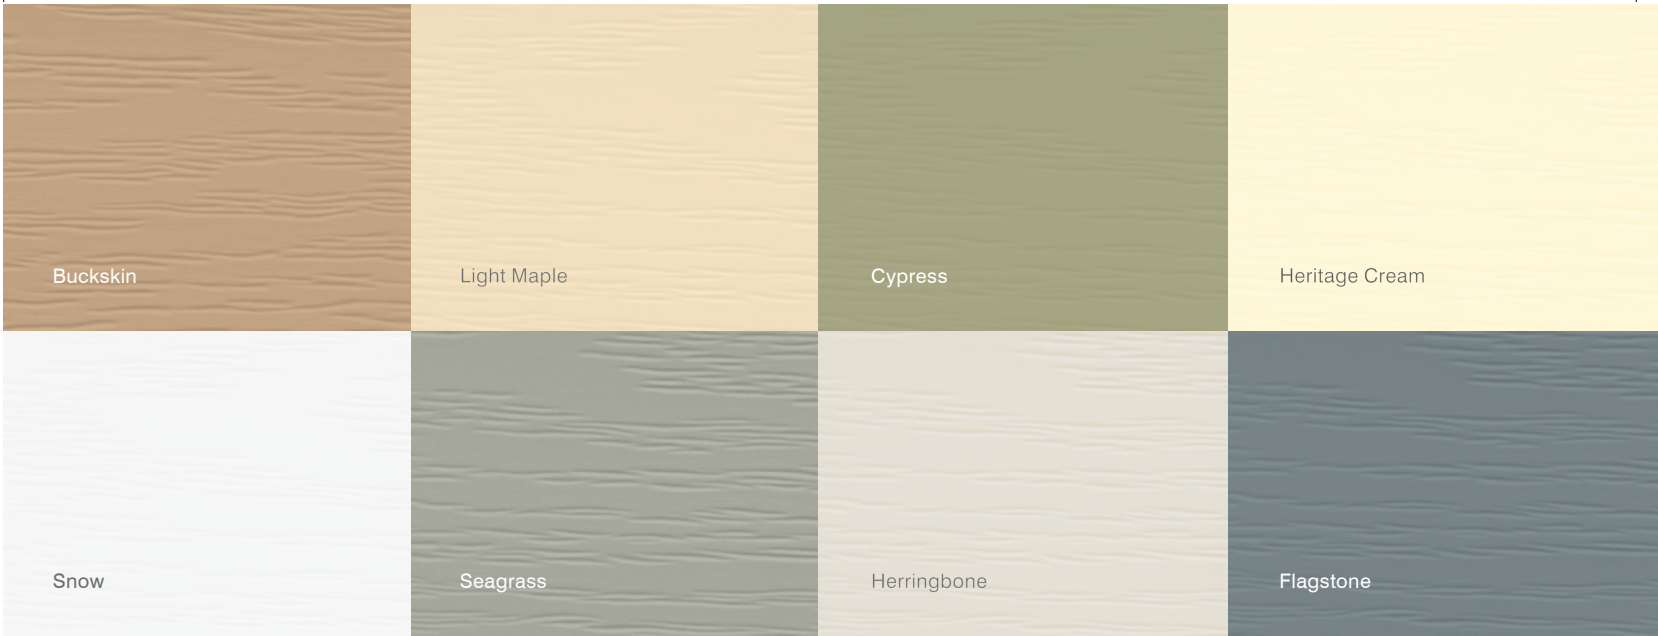

75.6%

Return on investment
for vinyl siding

Source: *Remodeling* magazine
2019 Cost vs. Value Report

Siding: Wolverine American Legend Double 4" Clapboard and Cedar Impressions Double 6-1/4" Half-Round Perfection Shingles in heritage cream.

Trim: Vinyl Carpentry® and Restoration Millwork®.

3 Styles. Great features.

Wolverine American Legend consists of traditional styles with European roots: Clapboard and Dutchlap. The Clapboard style is the most traditional and found in all parts of the United States. The Dutchlap style provides strong shadow lines and is highly popular in the Mid-Atlantic region.

Spruce

Oxford Blue

Autumn Yellow

Hearthstone

Natural Clay

Desert Tan

Granite Gray

Colonial White