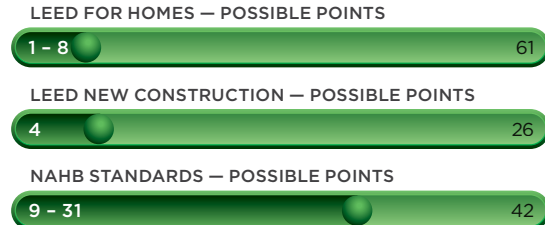

¹ "A Dozen Things You Might Not Know That Make Vinyl Siding Green," page 9, Tad Radzinski, P.E., LEED AP, and VSI, October 10, 2009. <<http://www.vinylsiding.org/greenpaper/>>

² Ibid, page 10

³ R means resistance to heat flow. The higher the R-value, the greater the insulating power.

enviro snap SHOT
ALUMINUM SIDING

enviro snap SHOT
ALUMINUM SOFFIT

enviro snap SHOT
ALUMINUM ACCESSORIES

Envoy Double 5" in Rugged Canyon, and Envoy U-groove Double 6" soffit in White

Home Innovation
NGBS GREEN CERTIFIED™