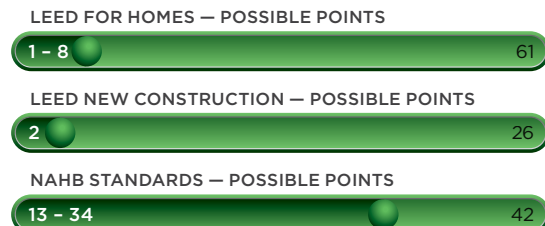

¹ "A Dozen Things You Might Not Know That Make Vinyl Siding Green," page 9, Tad Radzinski, P.E., LEED AP, and VSI, October 10, 2009. <<http://www.vinylsiding.org/greenpaper/>>

² Ibid, page 10

³ R means resistance to heat flow. The higher the R-value, the greater the insulating power.

enviro snap SHOT
ALUMINUM SIDING

enviro snap SHOT
ALUMINUM SOFFIT

enviro snap SHOT
ALUMINUM ACCESSORIES

Envoy Double 5" in Rugged Canyon, and Envoy U-groove Double 6" soffit in White

Home Innovation
NGBS GREEN CERTIFIED™