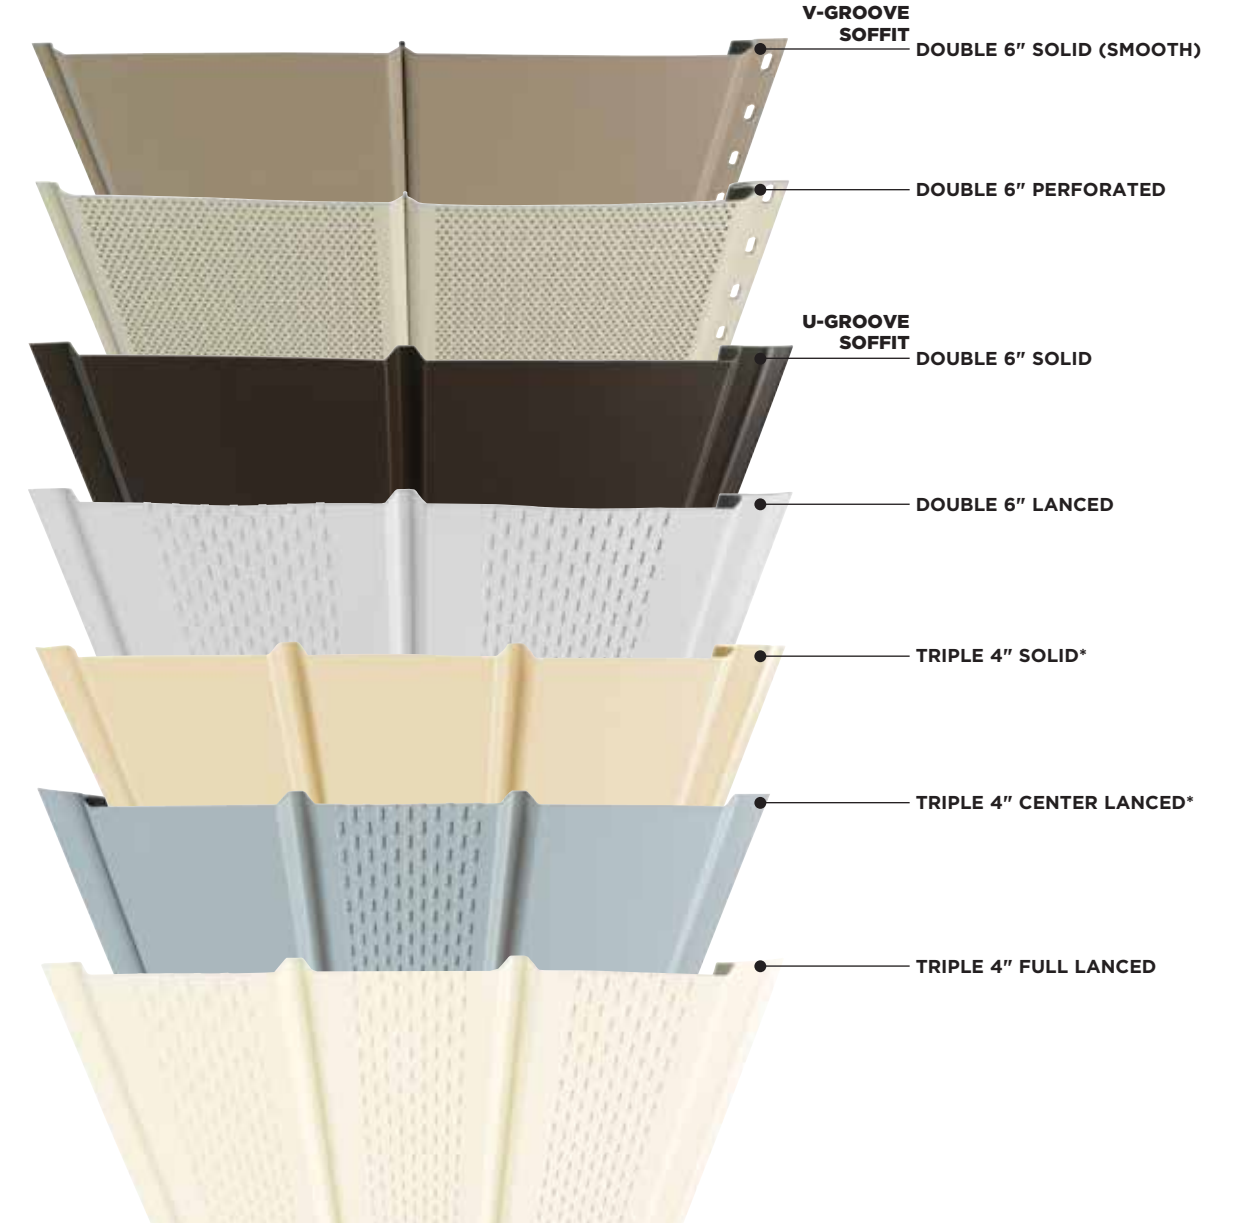

ENDURANCE® ALUMINUM SOFFIT

Engineered for outstanding strength and superior ventilation performance, Endurance represents a great value in a low-maintenance soffit.

NOMINAL .016 THICKNESS

V-GROOVE

- Our v-groove designs replicate the classic look of tongue-and-groove wood soffit more closely than any other metal soffit system.
- The industry's only v-groove in a 6" width, our design helps eliminate sagging and nail facing — a big plus.
- Perforated v-groove offers the most net free ventilation per lineal foot of any aluminum soffit system.

U-GROOVE

- Wider grooves cast a more subtle shadow.
- Helps hide construction imperfections.

COLOR COORDINATION

Available in a broad array of colors that match perfectly with Mastic trim, fascia, rainware and all Ply Gem siding options. See Product Spec Guide for details.

ALUMALURE® 2000

This revolutionary finish holds its color and resists the toughest corrosive elements — even UV radiation and polluted air. Applied in a two-coat process, Alumlure® 2000 is a combination of corrosion-inhibiting primer and an ultra-tough, mar resistant topcoat.

V.I.P. LIMITED LIFETIME WARRANTY

Premium guarantee of lasting quality and peace of mind — from Ply Gem, a trusted industry leader for 70+ years (see warranty for complete details).

*ALSO AVAILABLE IN A NOMINAL .013 THICKNESS