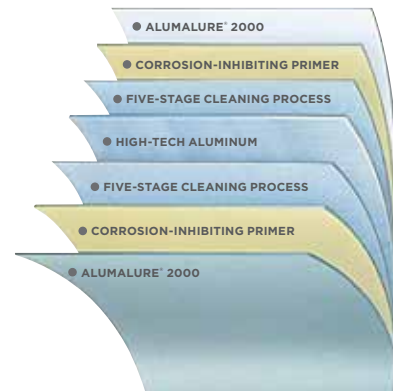

QUALITY PERFORMANCE

ALUMALURE® 2000 is an exceptional two-coat finish that holds its color and resists corrosion. It outperforms the competition in the harshest weather conditions.

LIFETIME WARRANTY

The peace of mind of one comprehensive warranty that covers material and labor with a 100% coverage schedule for the lifetime of the original owner.

LOW MAINTENANCE

Won't chip, flake or blister, crack or split when bent and shaped. It cuts clean without burrs and applies flatter with no buckles, ripples, waves or "oil-canning."

COLOR COORDINATION

We have the broadest array of colors in the industry. From vinyl to fiber cement to steel, our colors match or compliment a wide variety of cladding perfectly. In addition, colors stay true and last longer because they are made from inorganic pigments.

Test our metal. We do. Rigorously. Relentlessly.

WEATHERING Color retention (resistance to fading) is tested by subjecting our products to real-time weather conditions and accelerated UV Testing. This ensures that they will hold up in the most extreme environmental conditions.

RIGIDITY Panels are designed and engineered to be more rigid so the siding remains straight on the wall.

COLOR READ TEST Using a spherical spectrophotometer, a 10,000-watt xenon flash tube bounces light off a siding panel. This information is then analyzed to determine if the color falls within accepted ranges for color consistency and match.

VERTICAL HEIGHT IMPACT TEST Measures the product's durability and ability to resist impact forces — the result of proper thickness, formulation and impact modifiers.

GLOSS TEST A digital-readout microgloss meter is used to scan siding to determine if its gloss falls within a target range. Gloss is important to the aesthetic appeal of the siding.