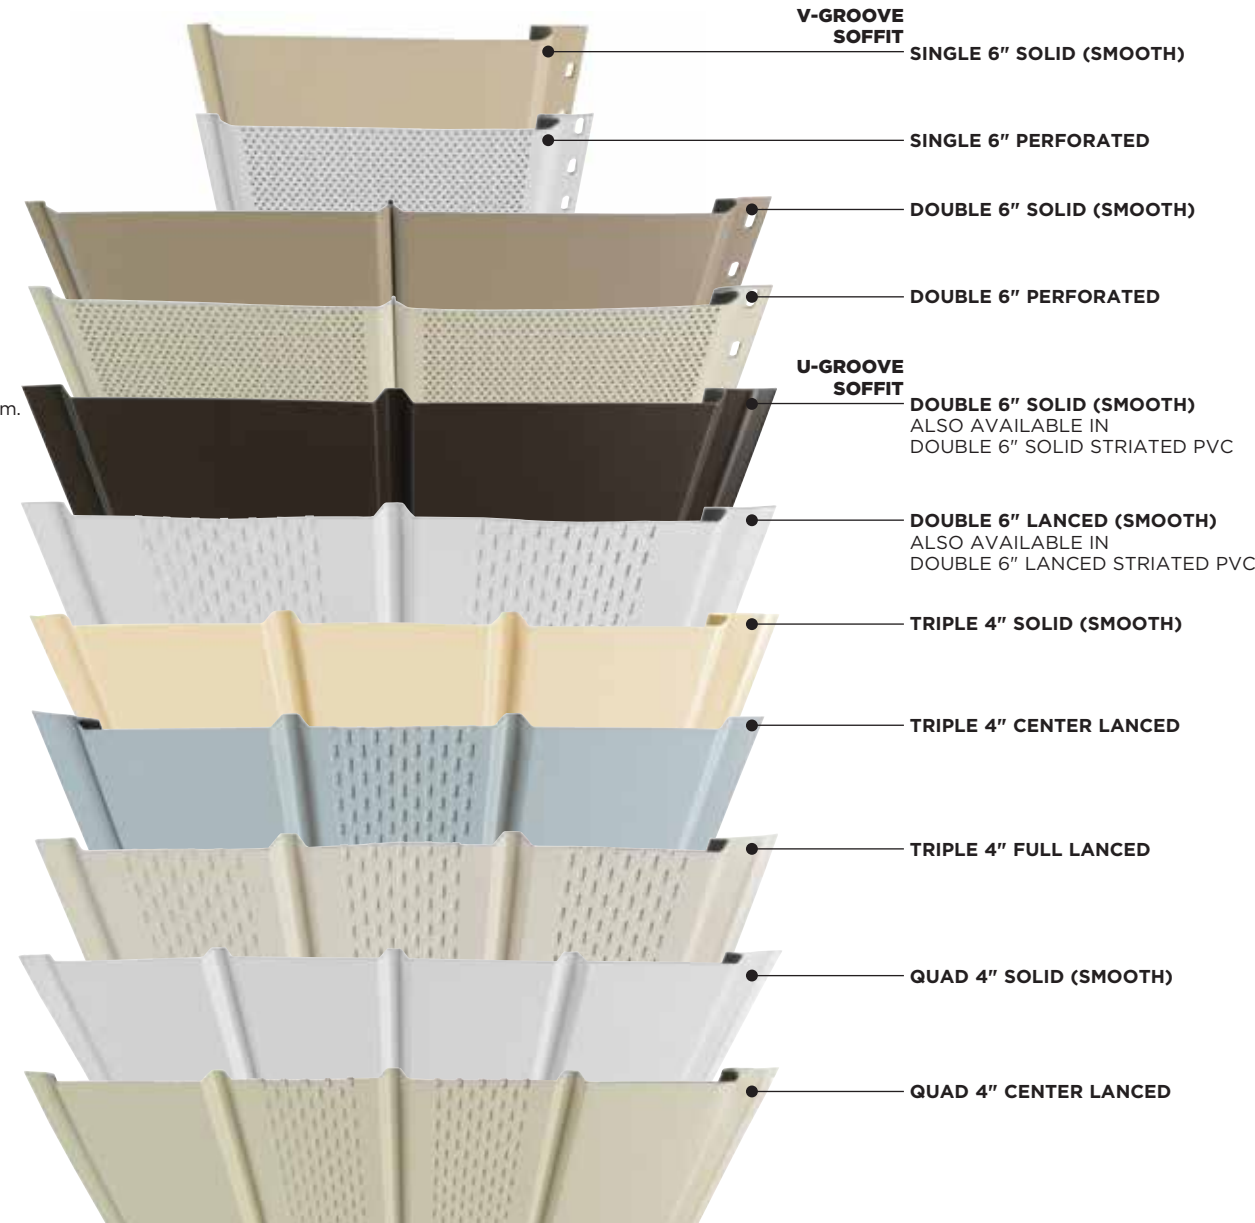

ENVOY® ALUMINUM SOFFIT

Manufactured from only the highest-grade aluminum, Envoy, our strongest and hardest aluminum soffit, meets or exceeds Q801 standards — delivering rigid performance across long spans.

NOMINAL .019 THICKNESS

V-GROOVE

- Our v-groove designs replicate the classic look of tongue-and-groove wood soffit more closely than any other metal soffit system.
- The industry's only v-groove in a 6" width, our design helps eliminate sagging and nail facing — a big plus.
- Perforated v-groove offers the most net free ventilation per lineal foot of any aluminum soffit system.

U-GROOVE

- Wider grooves cast a more subtle shadow.
- Helps hide construction imperfections.

COLOR COORDINATION

Available in a broad array of colors that match perfectly with Mastic trim, fascia, rainware and all Ply Gem siding options. See Product Spec Guide for details.

ALUMALURE® 2000

This revolutionary finish holds its color and resists the toughest corrosive elements — even UV radiation and polluted air. Applied in a two-coat process, Alumlure® 2000 is a combination of corrosion-inhibiting primer and an ultra-tough, mar resistant topcoat.

V.I.P. LIMITED LIFETIME WARRANTY

Premium guarantee of lasting quality and peace of mind — from Ply Gem, a trusted industry leader for 70+ years (see warranty for complete details).