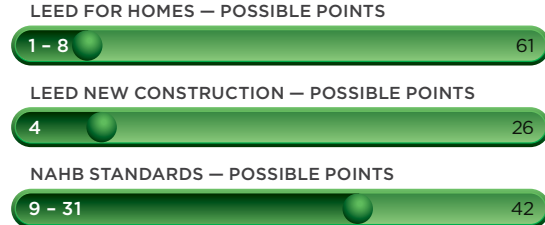

enviro snap SHOT
ALUMINUM SIDING