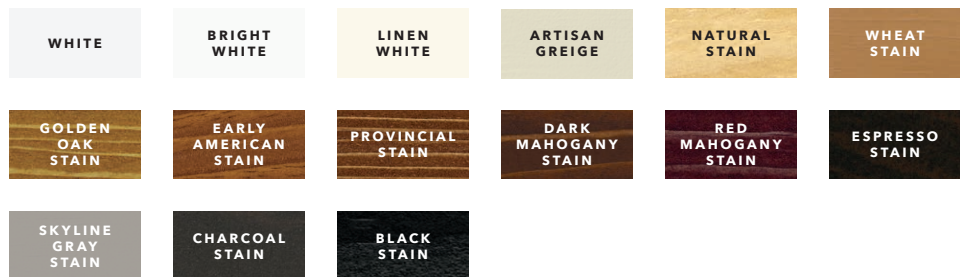

BIFOLD

MULTI-SLIDE

Colors & Finishes PELLA® ARCHITECT SERIES® CONTEMPORARY

WOOD TYPES

Choose the wood species that best complements your home's interior.

PREFINISHED PINE INTERIOR COLORS

When you select pine, we can prefinish in your choice of seven stains or three paint colors. Unfinished or primed and ready-to-paint are also available.

ALUMINUM-CLAD EXTERIOR COLORS

Our low-maintenance EnduraClad® exterior finish resists fading. Take durability one step further with EnduraClad Plus which also resists chalking and corrosion.* Custom colors are also available.

* EnduraClad Plus protective finish is not available with all colors. See your local Pella sales representative for availability.

Grilles PELLA® ARCHITECT SERIES® CONTEMPORARY

GRILLES

Choose the look of true divided light or make cleaning easier by selecting grilles-between-the-glass.