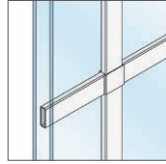

WINDOW STYLES

Specialty shapes, custom sizes and fixed configurations are also available.

BAY

DOUBLE-HUNG

SINGLE-HUNG

SLIDING

PATIO DOOR STYLES

SLIDING

Grilles are color-matched to your window or patio door.

ALUMINUM GRILLES-BETWEEN-THE-GLASS:¹

FLAT 5/8"²

CONTOUR 3/4"³

CONTOUR 1"^{3,4}

GRILLE PATTERNS

Choose from a variety of grille patterns for the traditional look of divided light.⁵