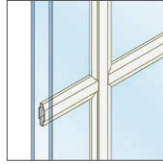

Grilles are color-matched to your window or patio door.

ALUMINUM GRILLES-BETWEEN-THE-GLASS:¹

FLAT 5/8"²

CONTOUR 3/4"³

CONTOUR 1"^{3,4}

GRILLE PATTERNS

Choose from a variety of grille patterns for the traditional look of divided light.⁵