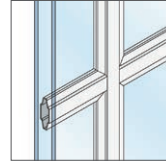

Grilles are color-matched to your window or patio door.

ALUMINUM GRILLES-BETWEEN-THE-GLASS:¹

FLAT 5/8"²

CONTOUR 3/4"³

CONTOUR 1"^{3,4}

GRILLE PATTERNS

Choose from a variety of grille patterns for the traditional look of divided light.⁵